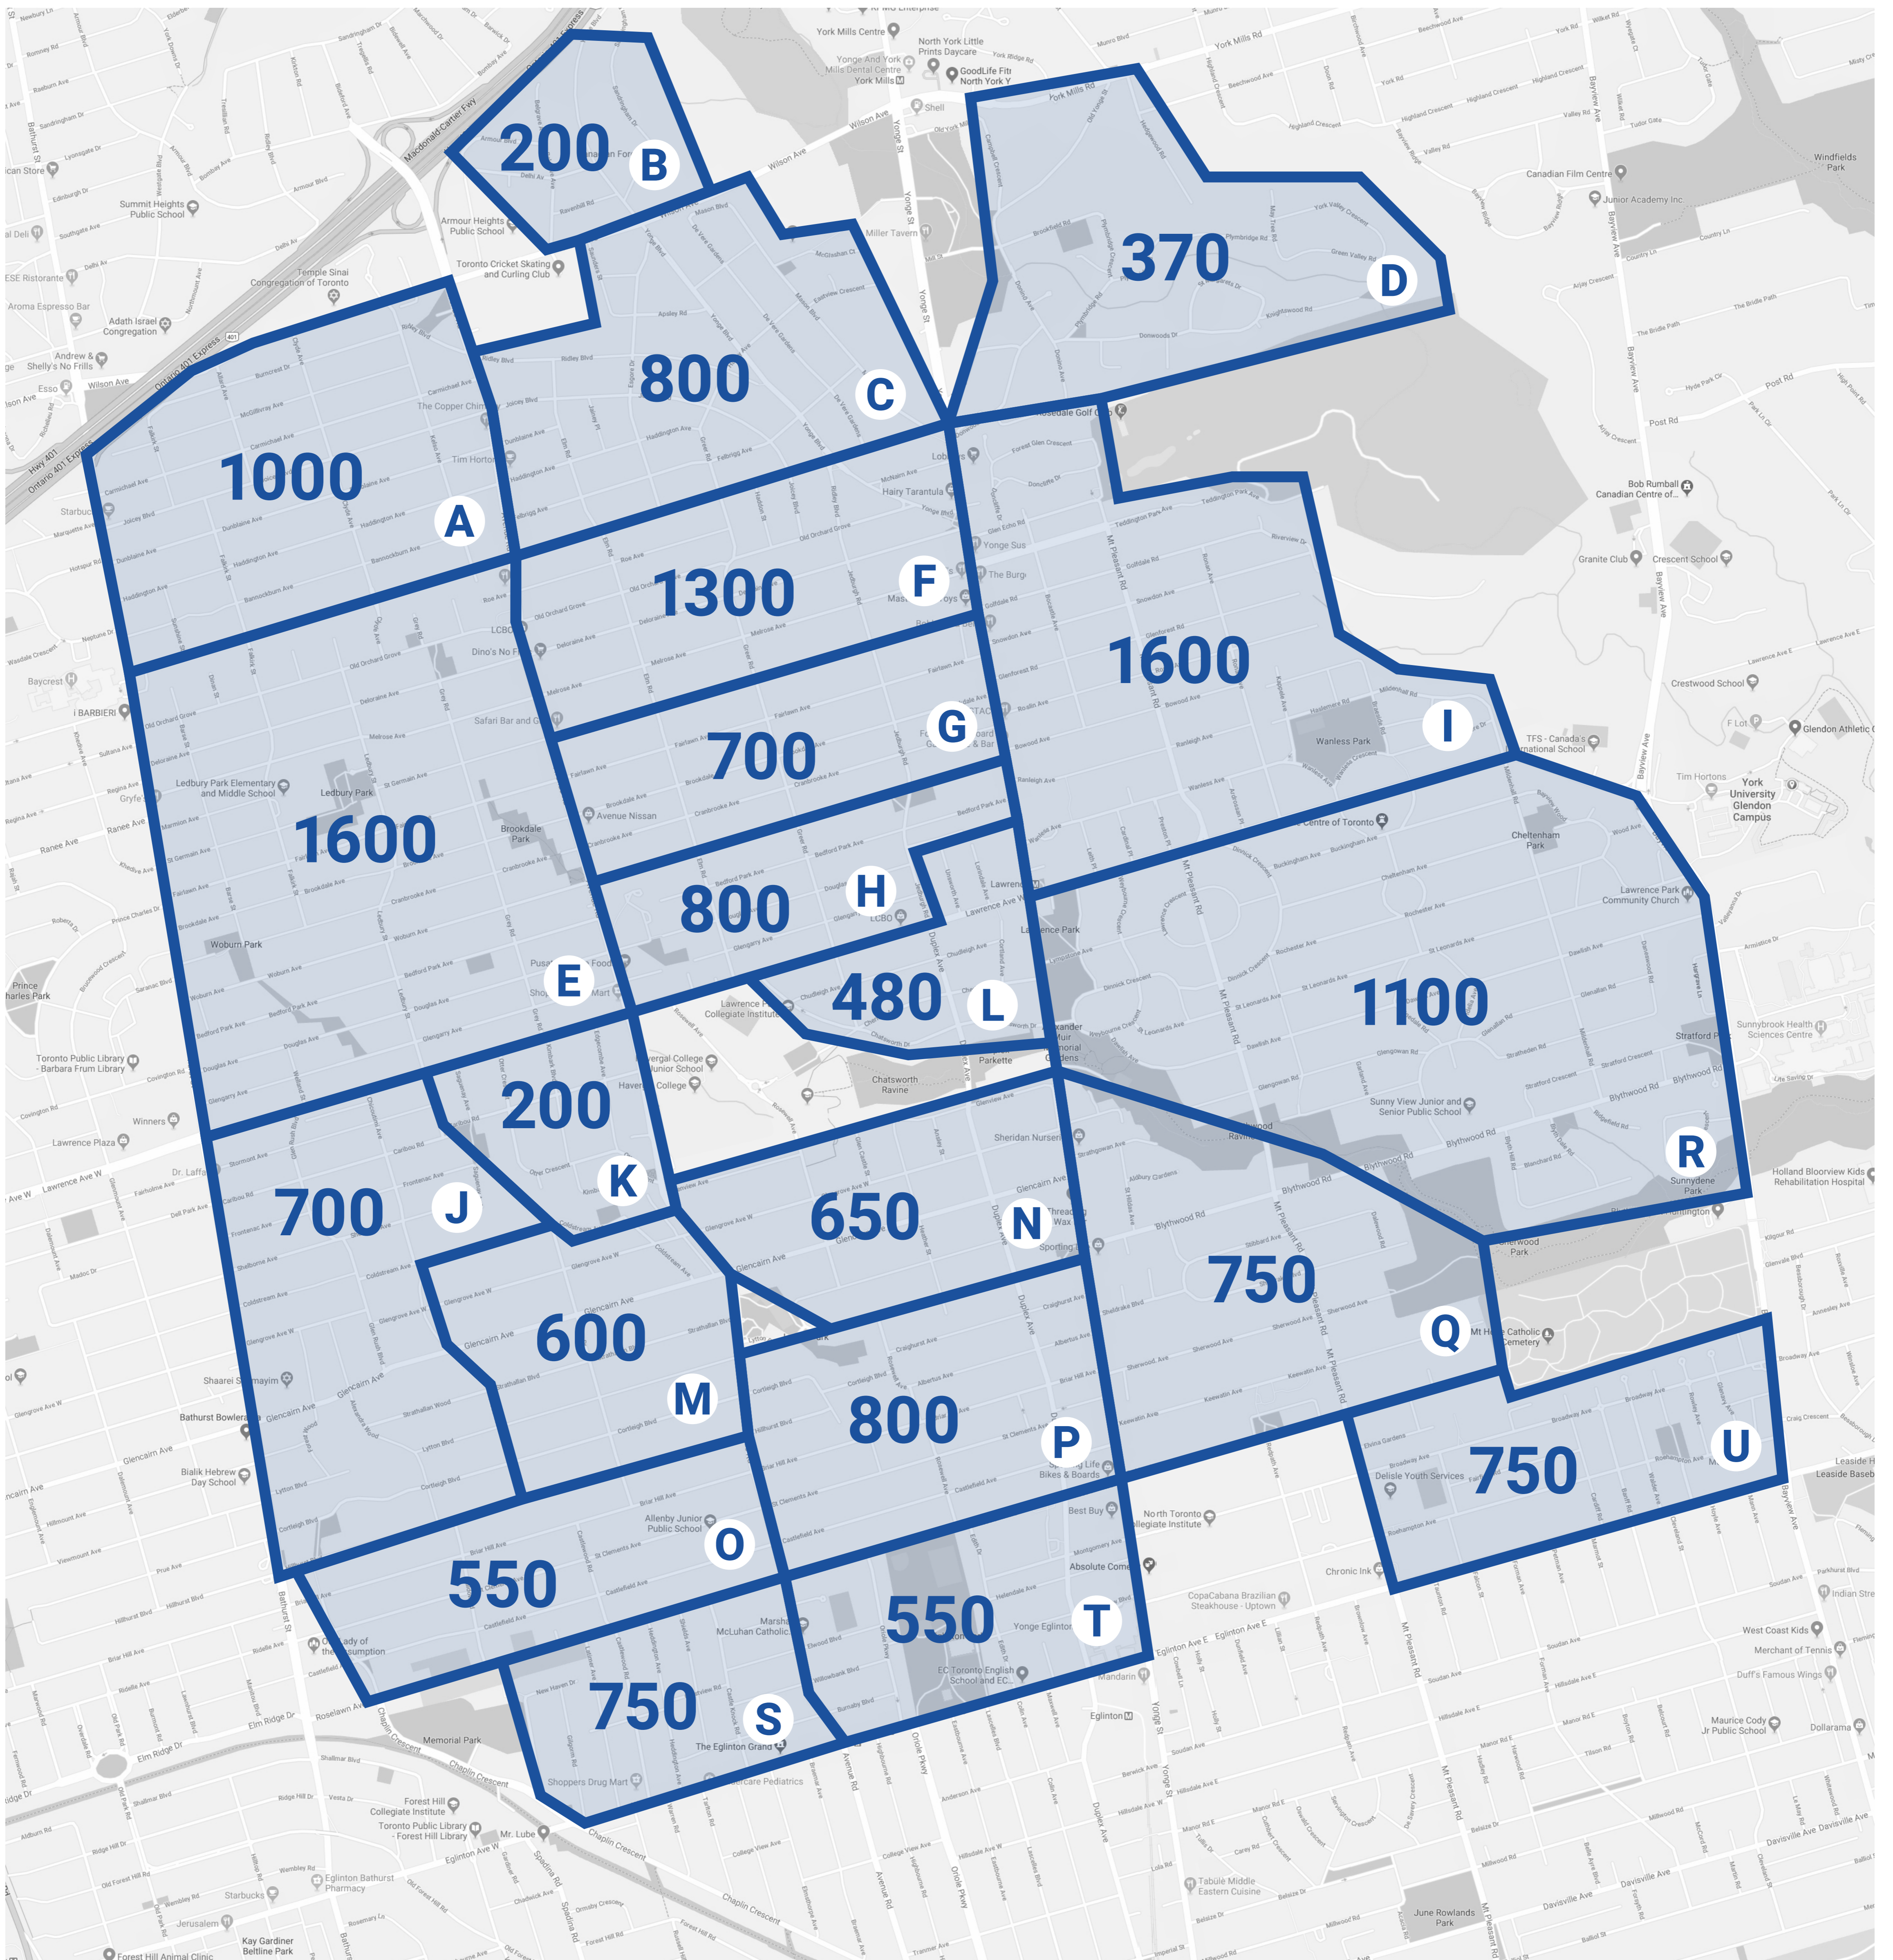

# North Toronto House Count Map

[VISIT OUR WEBSITE](#)