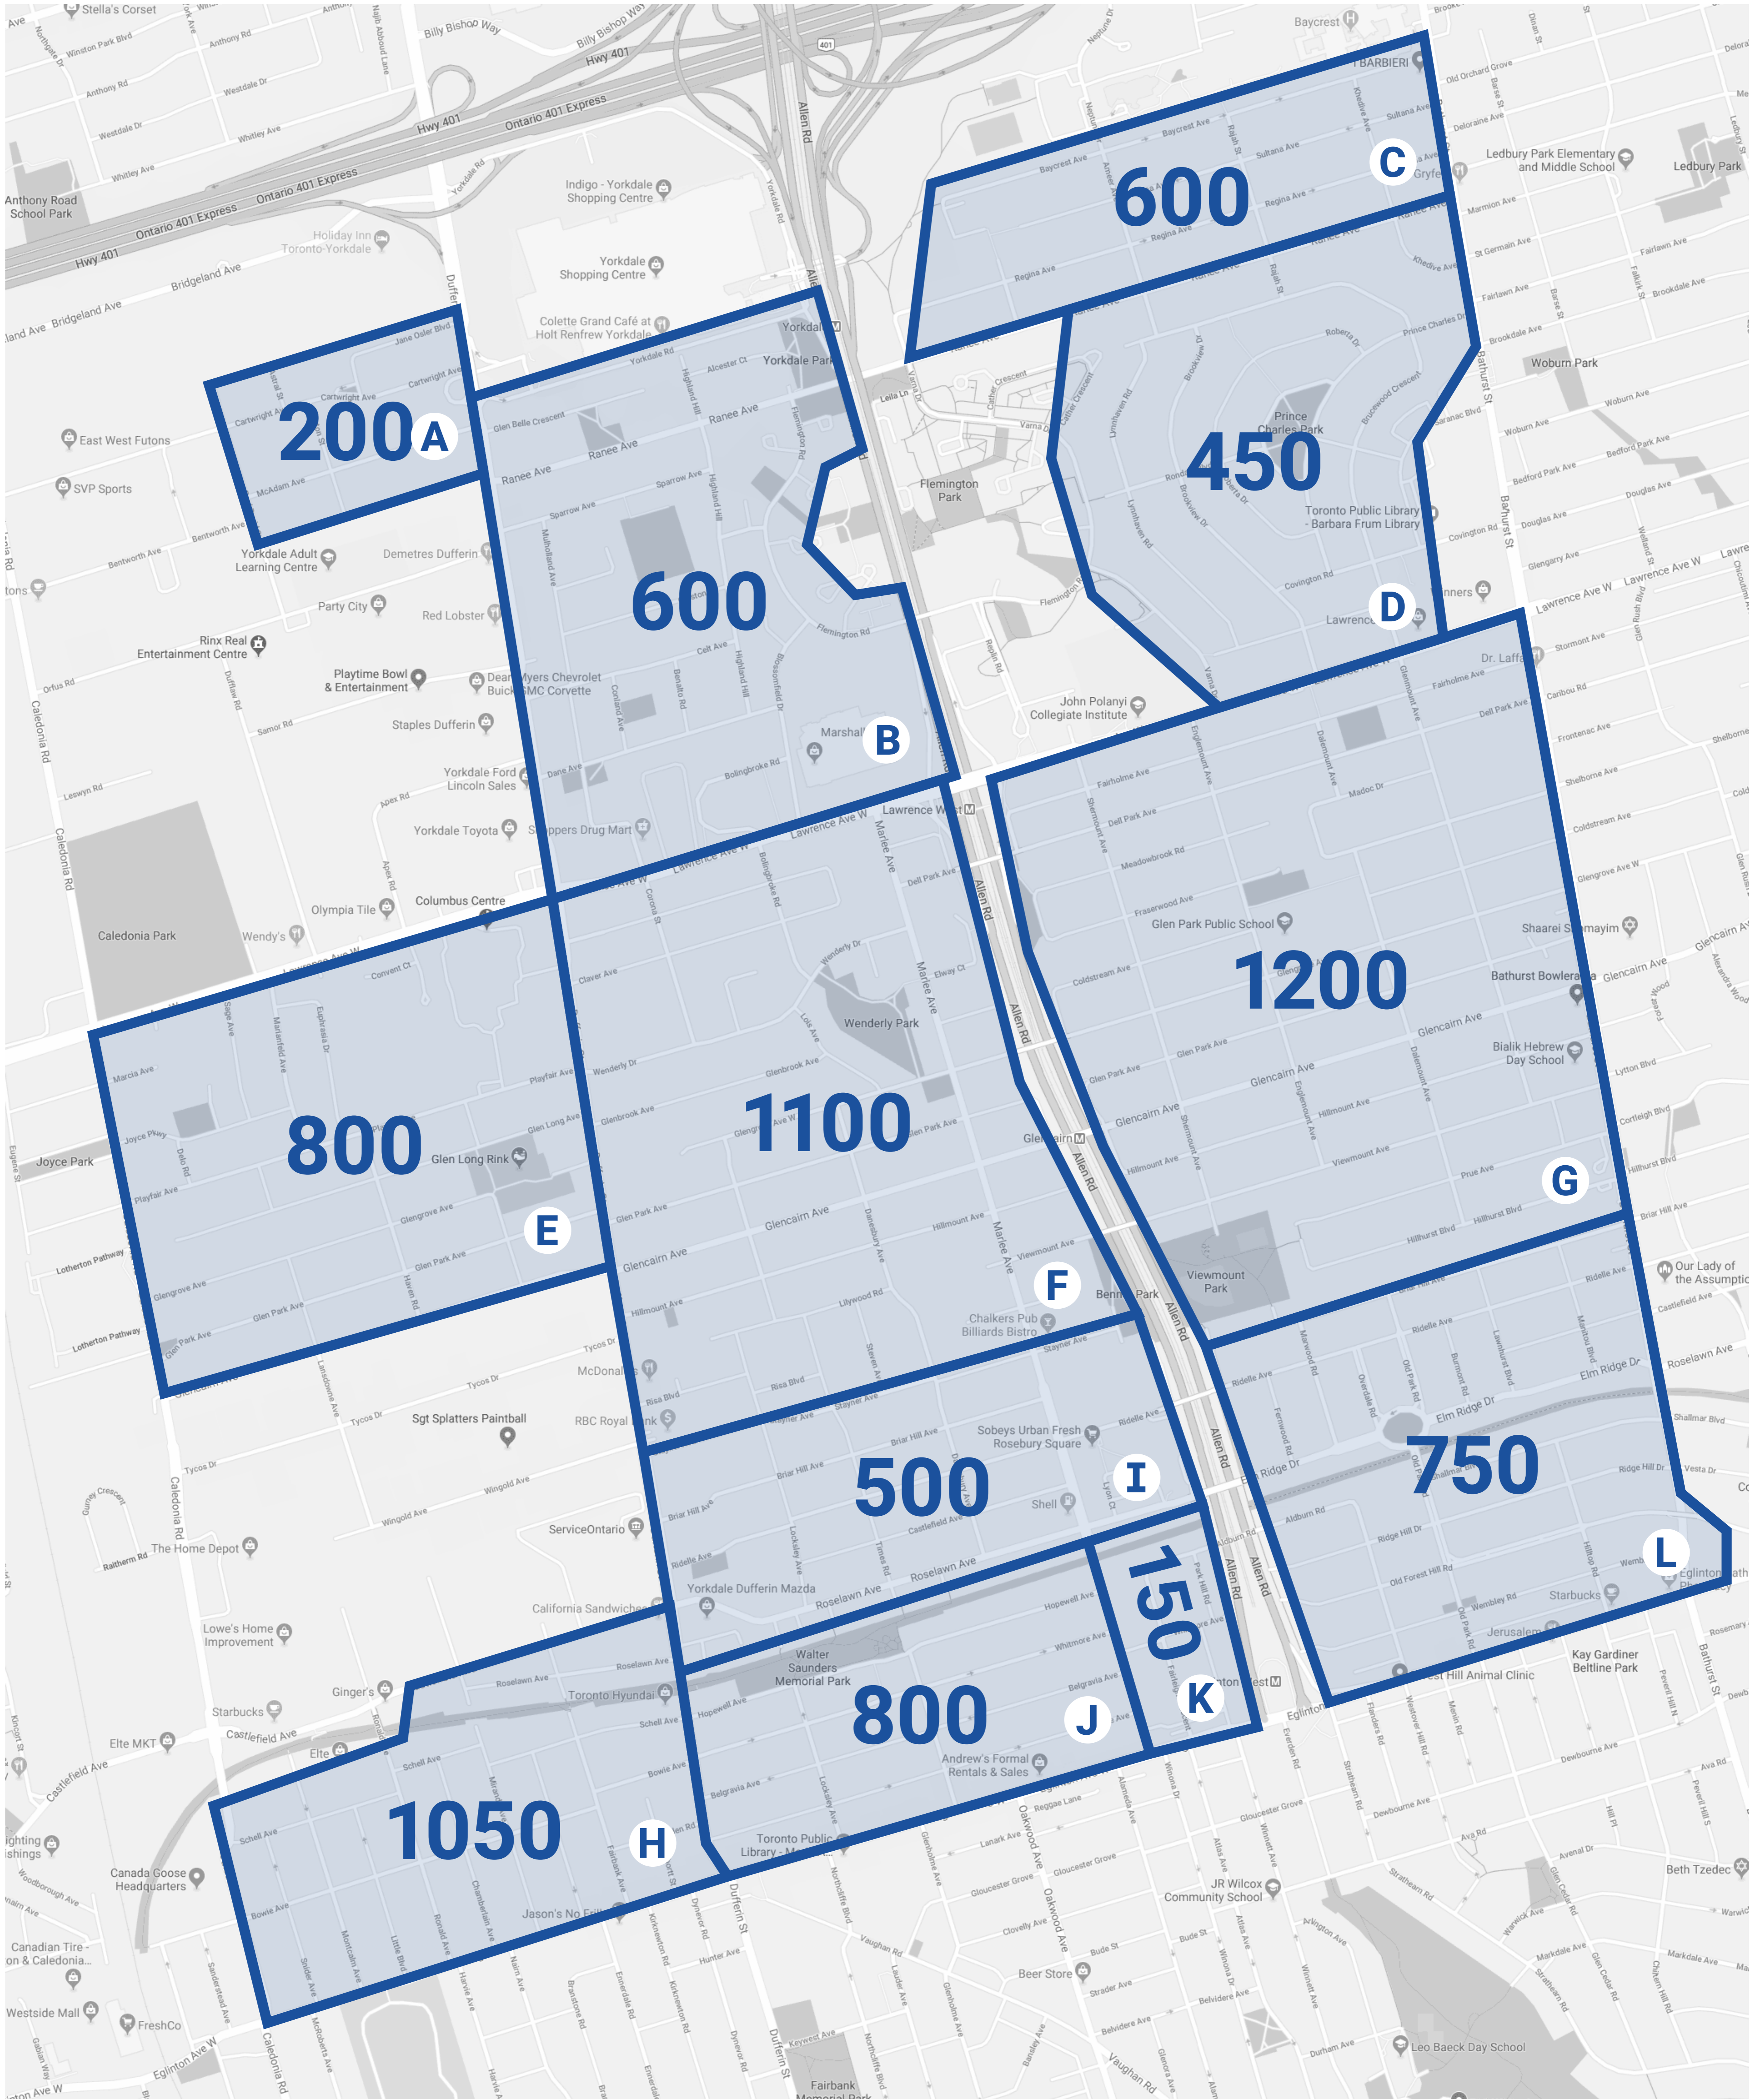

Upper Forest Hill Village / Marlee / Dufferin Map

[VISIT OUR WEBSITE](#)